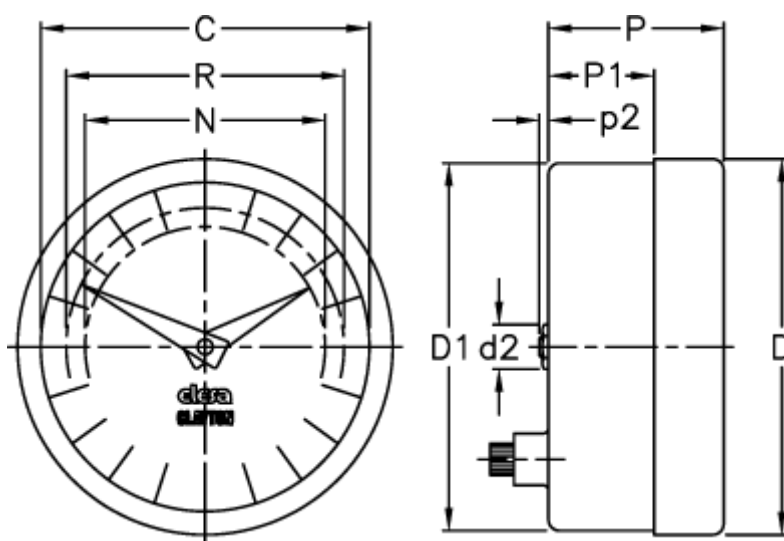

Article number: 2307024217

Description: E+G Positive drive indicator
PA01-0030-D

Measures

C = 42

R = 37

D = 49.6

D1 = 48.3

d2 = 8

N = 30

P = 30

P1 = 20.5

p2 = 1.6